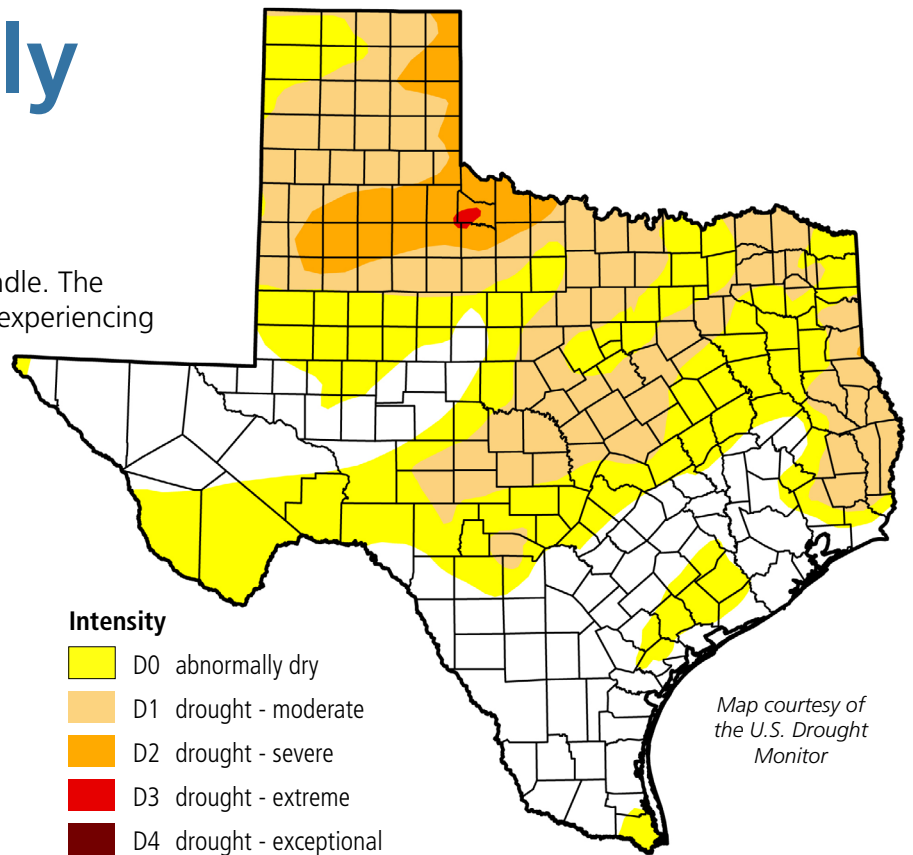

Water Weekly

For the week of 01/08/18

Water conditions

Drought continues to intensify in the Panhandle. The number of counties in that part of the state experiencing at least some area of severe drought jumped from 15 the previous week to 28 last week. About one third of the state remains impacted by moderate or worse drought.

Drought conditions

- ◆ 34% now
- ◆ 33% a week ago
- ◆ 2% three months ago
- ◆ 6% a year ago

Written by **Dr. Mark Wentzel** — Dr. Mark Wentzel is a hydrologist in the TWDB's Office of Water Science and Conservation.