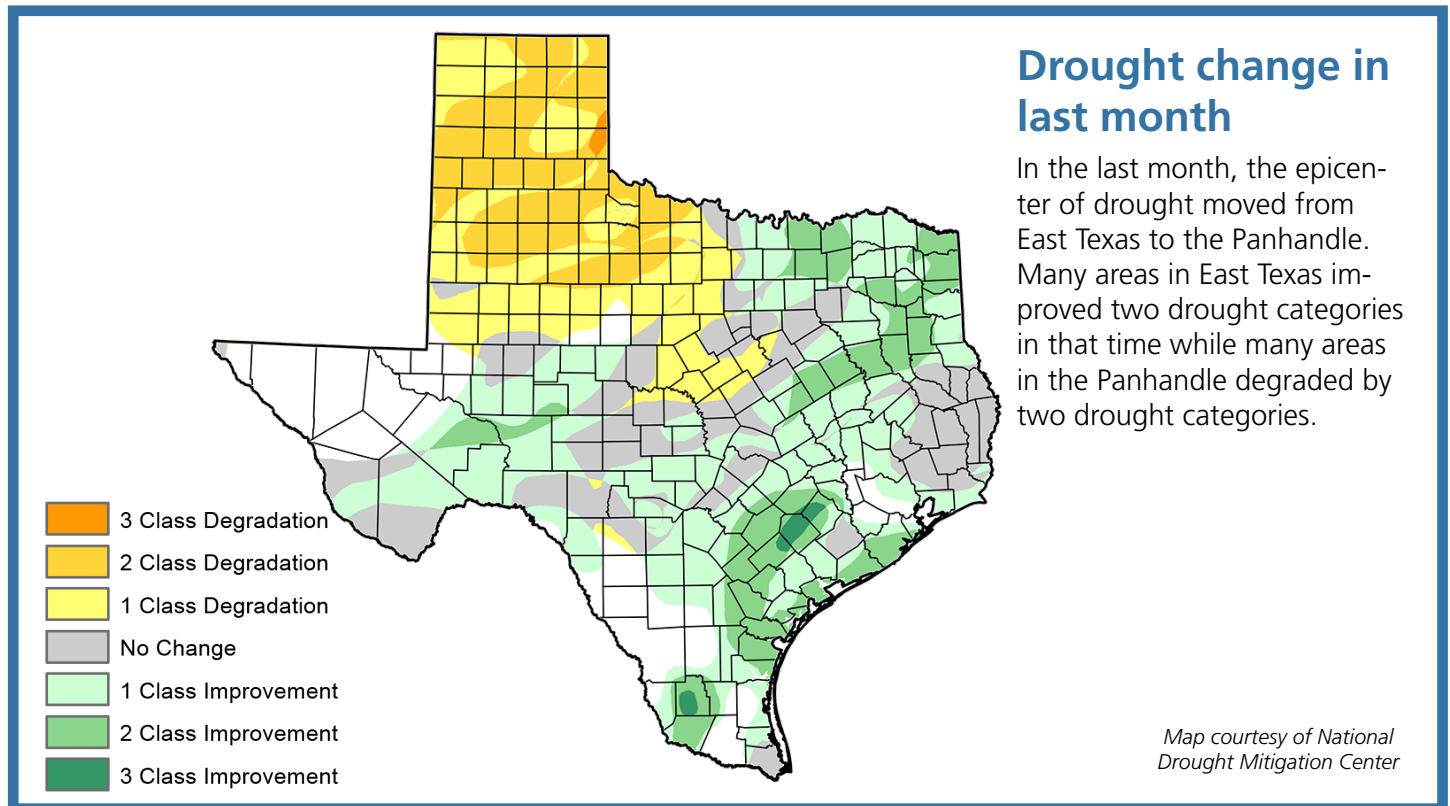

Water Weekly

For the week of 01/08/18

Water conditions

Drought continues to intensify in the Panhandle. The number of counties in that part of the state experiencing at least some area of severe drought jumped from 15 the previous week to 28 last week. About one third of the state remains impacted by moderate or worse drought.

Drought conditions

- ◆ 34% now
- ◆ 33% a week ago
- ◆ 2% three months ago
- ◆ 6% a year ago

Written by **Dr. Mark Wentzel** — Dr. Mark Wentzel is a hydrologist in the TWDB's Office of Water Science and Conservation.