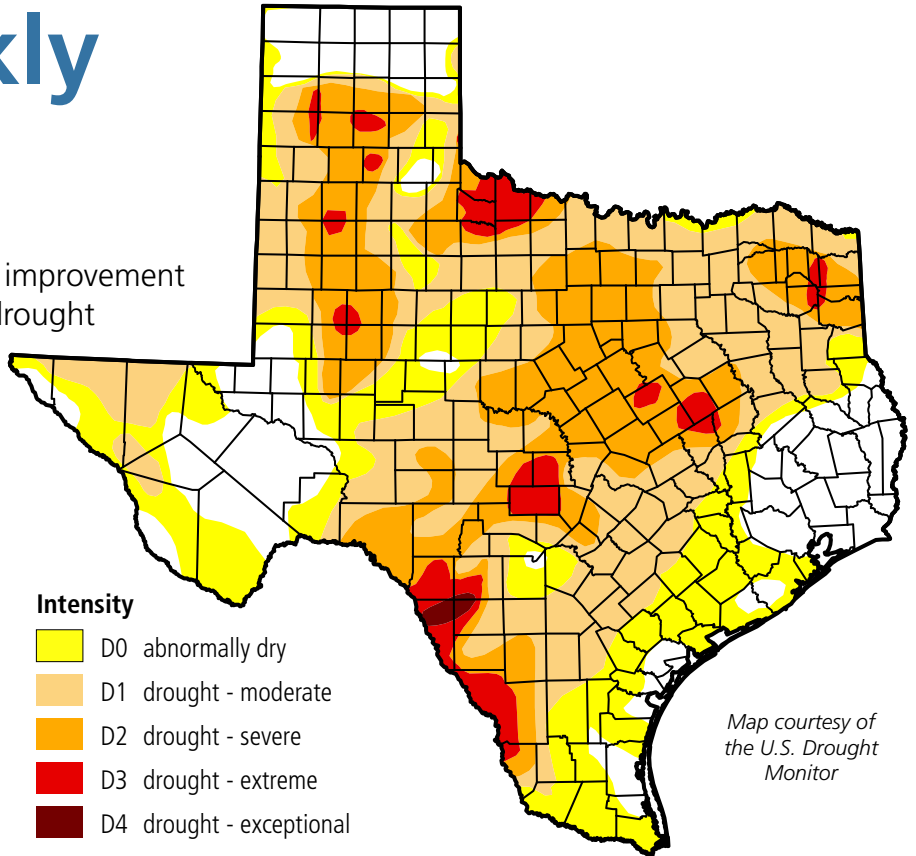

# Water Weekly

For the week of 08/27/18

## Water conditions

The latest drought map shows areas of improvement in the Panhandle and West Texas, but drought expanded and intensified in Central and South Texas. Overall, the area of the state impacted by drought increased 1 percentage point.

## Drought conditions

- ◆ 60% now
- ◆ 59% a week ago
- ◆ 41% three months ago
- ◆ 2% a year ago

Written by Dr. Mark Wentzel — Dr. Mark Wentzel is a hydrologist in the TWDB's Office of Water Science and Conservation.