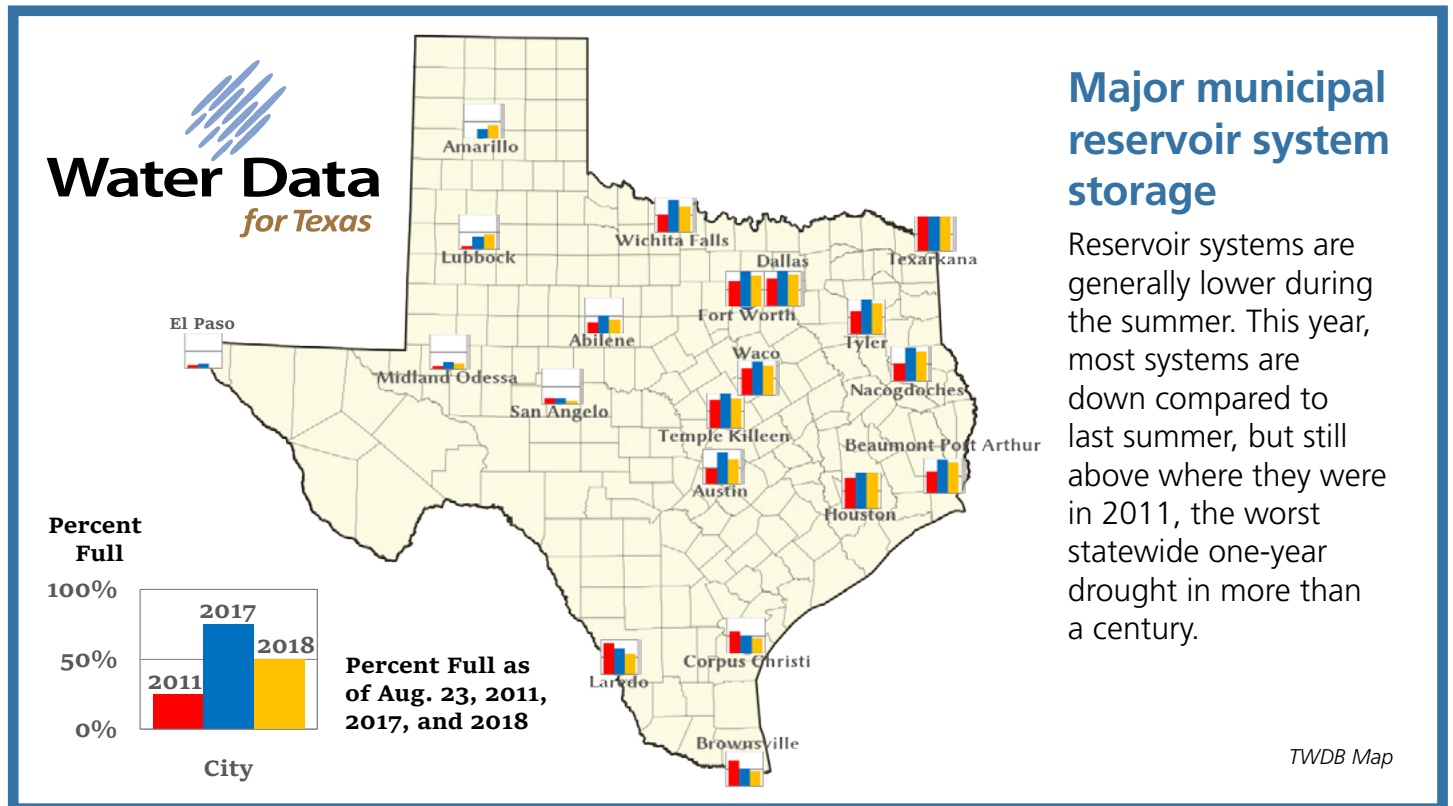

Written by Dr. Mark Wentzel — Dr. Mark Wentzel is a hydrologist in the TWDB's Office of Water Science and Conservation.

Bryan McMath, Governmental Relations | bryan.mcmath@twdb.texas.gov | 512-463-7850
Kimberly Leggett, Media Relations | kimberly.leggett@twdb.texas.gov | 512-463-5129