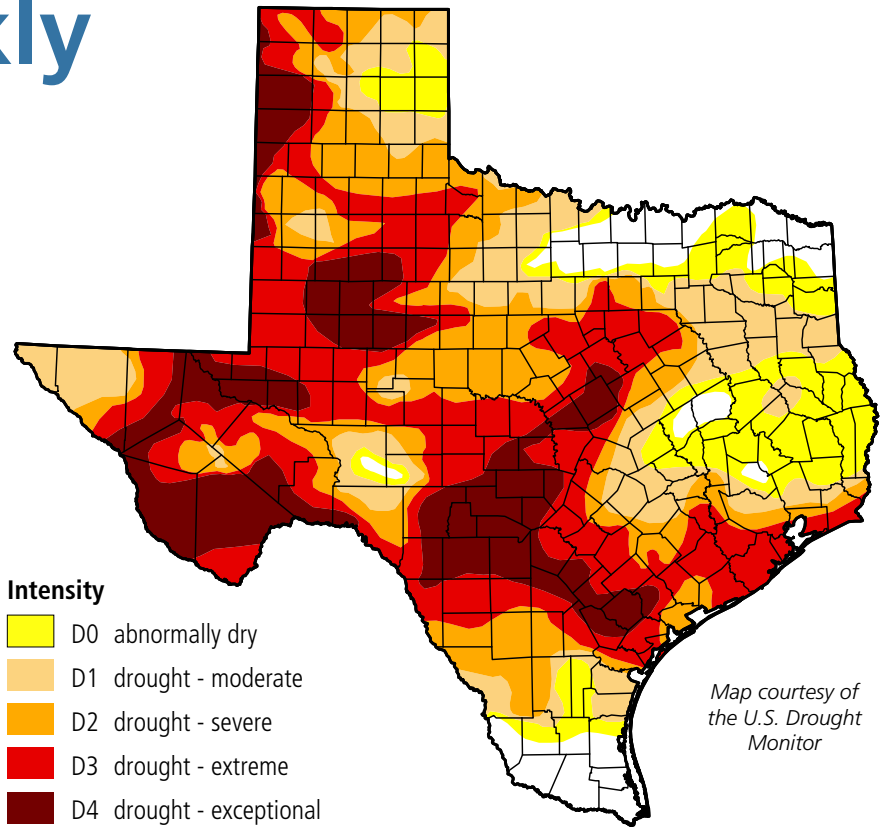

Water Weekly

For the week of 06/27/22

Water conditions

The latest drought map for conditions as of June 21 shows expansion and intensification of drought for the third consecutive week. This week's map also extends the number of consecutive weeks with 75 percent or more of the state in drought to 25, the longest such streak since September 2013.

Drought conditions

- ◆ 81% now
- ◆ 80% a week ago
- ◆ 88% three months ago
- ◆ 13% a year ago

Written by Dr. Mark Wentzel — Dr. Mark Wentzel is a hydrologist in the TWDB's Office of Water Science and Conservation.