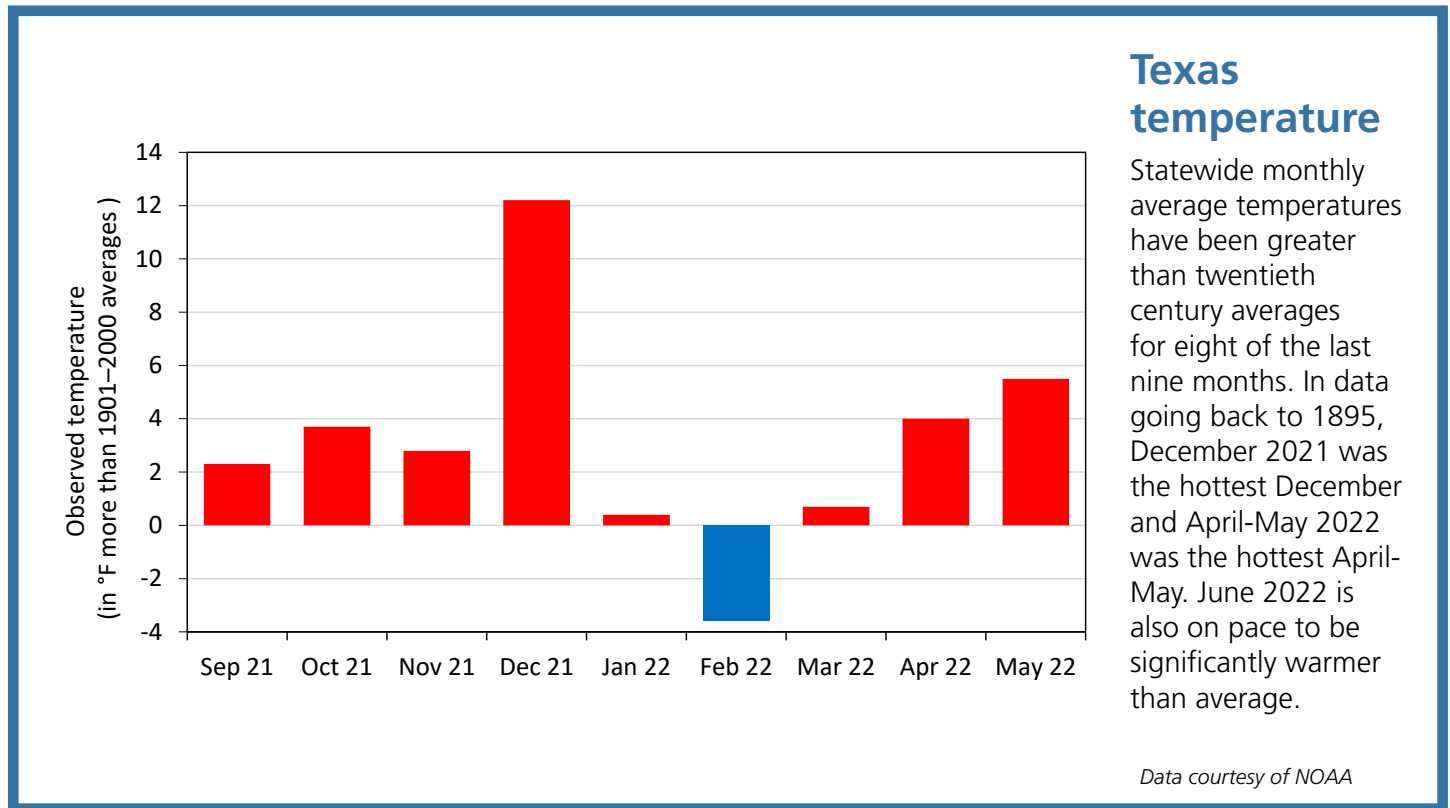

Water Weekly

For the week of 06/27/22

Water conditions

The latest drought map for conditions as of June 21 shows expansion and intensification of drought for the third consecutive week. This week's map also extends the number of consecutive weeks with 75 percent or more of the state in drought to 25, the longest such streak since September 2013.

Drought conditions

- 81% now
- 80% a week ago
- 88% three months ago
- 13% a year ago

Written by Dr. Mark Wentzel — Dr. Mark Wentzel is a hydrologist in the TWDB's Office of Water Science and Conservation.

Bryan McMath, Governmental Relations | bryan.mcmath@twdb.texas.gov | 512-463-7850
Lauren Munguia, Media Relations | lauren.munguia@twdb.texas.gov | 512-463-2322