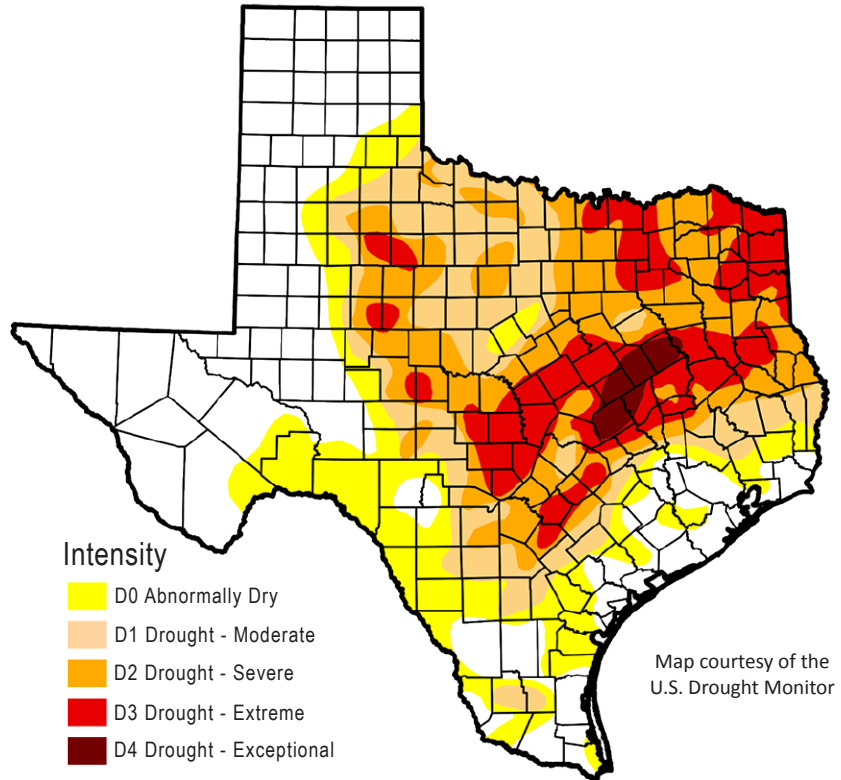

**WATER CONDITIONS**

The amount of the state in drought decreased slightly from 48 to 47 percent; however, exceptional drought—not seen since May 2015—now appears in the east central part of the state, and statewide reservoir storage is now below normal conditions for this time of year.

**Drought conditions**

- 47% now
- 48% a week ago
- 0% three months ago
- 48% a year ago

**OUTDOOR BURN BANS**

The fire in Bastrop County brings back bad memories of the 2011 Bastrop fire. Be extra vigilant about fire in the 148 counties in Texas with a burn ban.