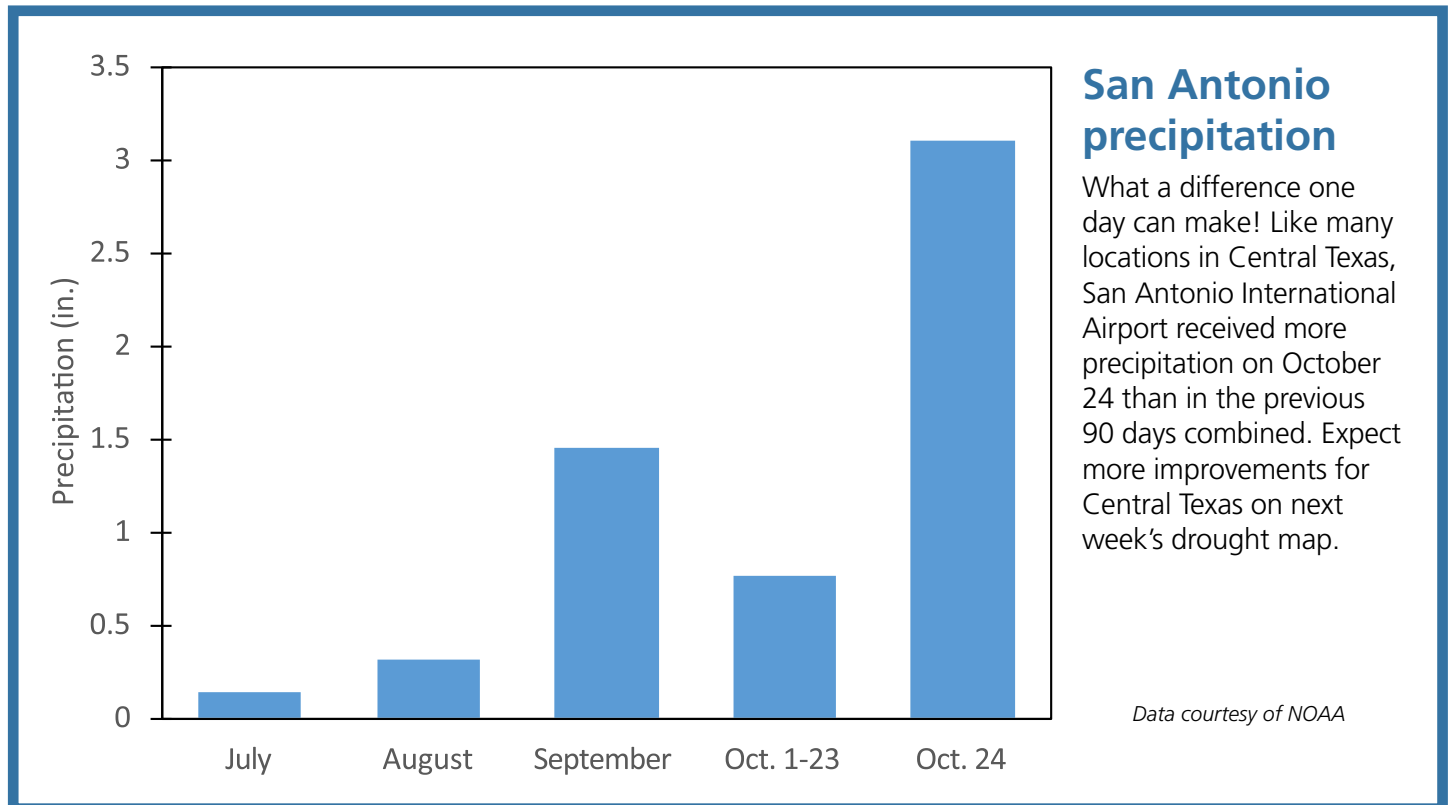

Water Weekly

For the week of 10/28/19

Water conditions

The latest drought map for conditions as of October 22 shows modest improvement. Approximately 7 percent of the state is impacted by extreme drought—down 2 percentage points from last week. The area in moderate or worse drought decreased 1 percentage point to 49 percent.

Drought conditions

- ◆ 49% now
- ◆ 50% a week ago
- ◆ 2% three months ago
- ◆ 4% a year ago

Written by **Dr. Mark Wentzel** — Dr. Mark Wentzel is a hydrologist in the TWDB's Office of Water Science and Conservation.