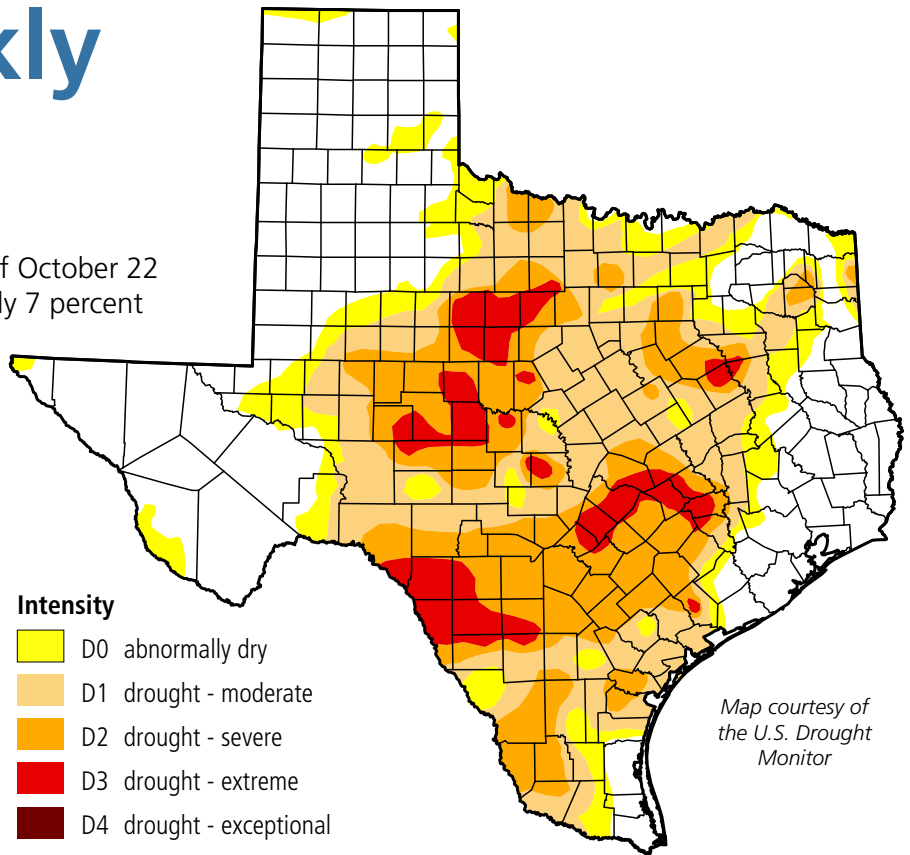

Water Weekly

For the week of 10/28/19

Water conditions

The latest drought map for conditions as of October 22 shows modest improvement. Approximately 7 percent of the state is impacted by extreme drought—down 2 percentage points from last week. The area in moderate or worse drought decreased 1 percentage point to 49 percent.

Drought conditions

- ◆ 49% now
- ◆ 50% a week ago
- ◆ 2% three months ago
- ◆ 4% a year ago

Written by **Dr. Mark Wentzel** — Dr. Mark Wentzel is a hydrologist in the TWDB's Office of Water Science and Conservation.