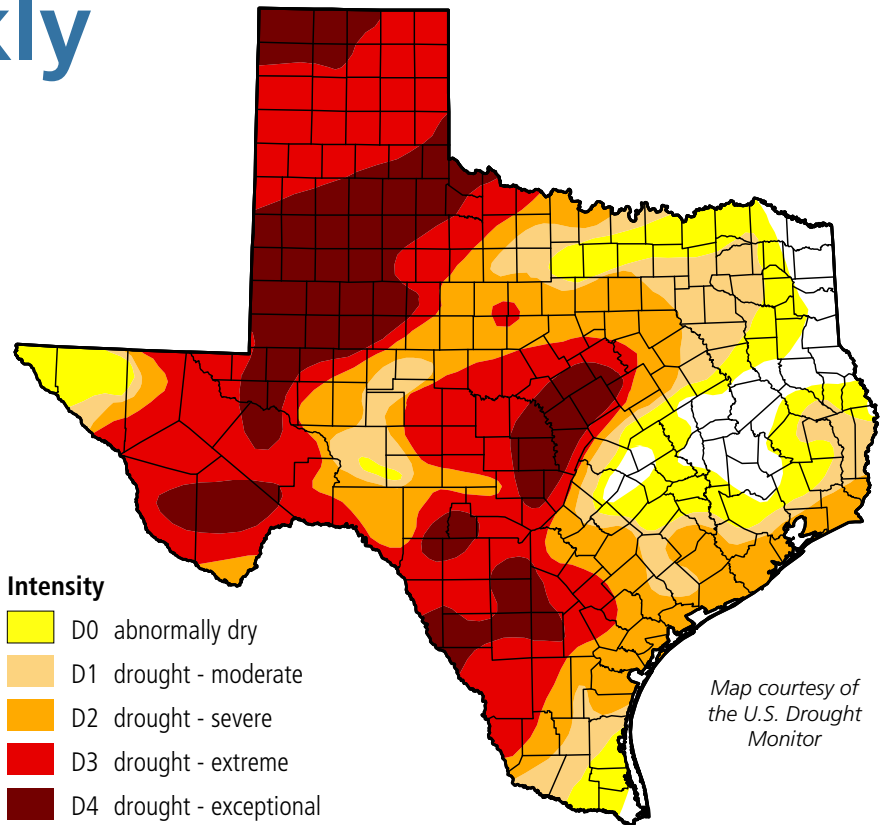

Water Weekly

For the week of 05/02/22

Water conditions

Thanks to recent scattered rainfall, the latest drought map for conditions as of April 26 shows drought has contracted. But in areas that missed out on rainfall, drought intensified. The area of the state impacted by exceptional drought climbed to 20 percent, its largest value since May 2014.

Drought conditions

- ◆ 82% now
- ◆ 87% a week ago
- ◆ 87% three months ago
- ◆ 65% a year ago

Written by **Dr. Mark Wentzel** — Dr. Mark Wentzel is a hydrologist in the TWDB's Office of Water Science and Conservation.