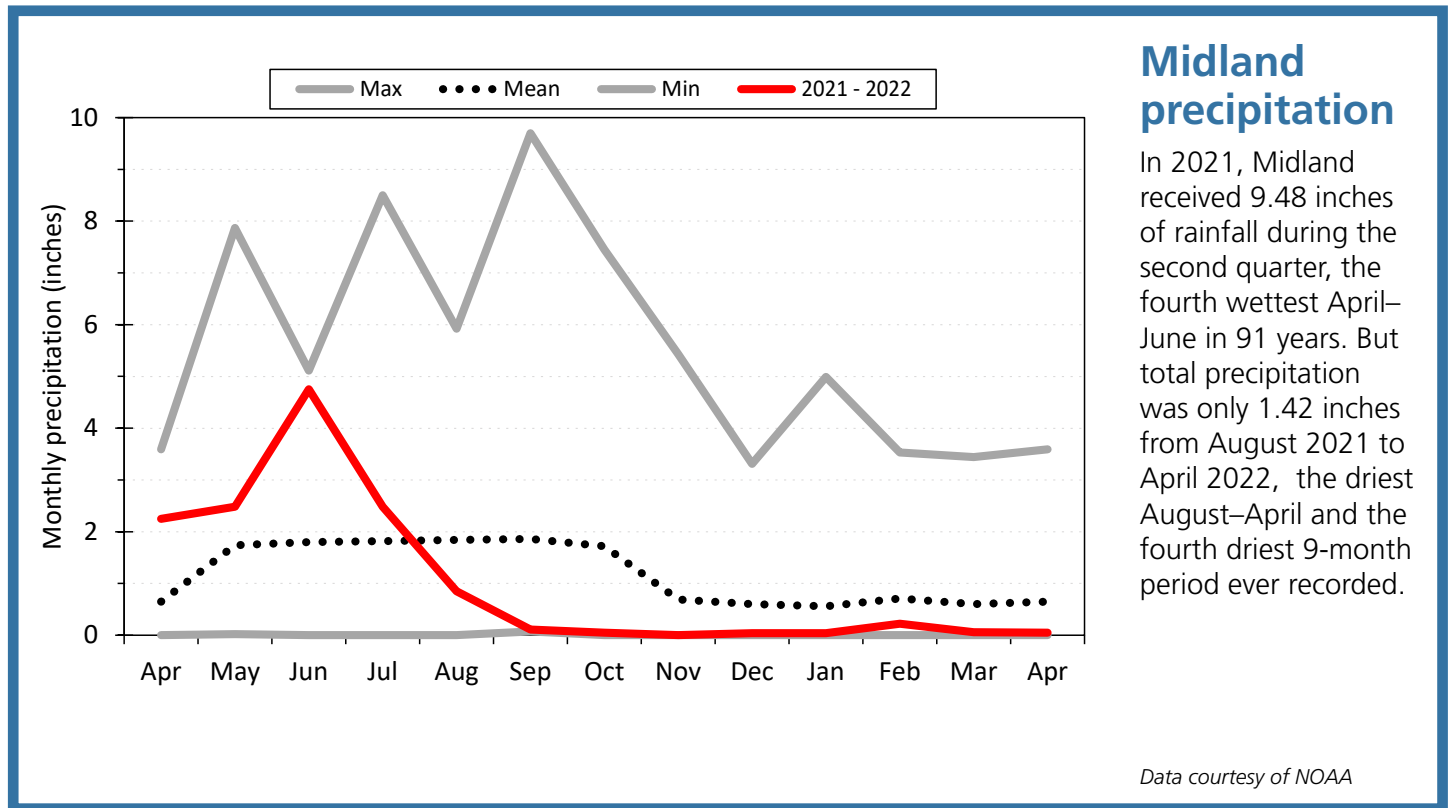

Water Weekly

For the week of 05/02/22

Water conditions

Thanks to recent scattered rainfall, the latest drought map for conditions as of April 26 shows drought has contracted. But in areas that missed out on rainfall, drought intensified. The area of the state impacted by exceptional drought climbed to 20 percent, its largest value since May 2014.

Drought conditions

- ◆ 82% now
- ◆ 87% a week ago
- ◆ 87% three months ago
- ◆ 65% a year ago

Written by **Dr. Mark Wentzel** — Dr. Mark Wentzel is a hydrologist in the TWDB's Office of Water Science and Conservation.